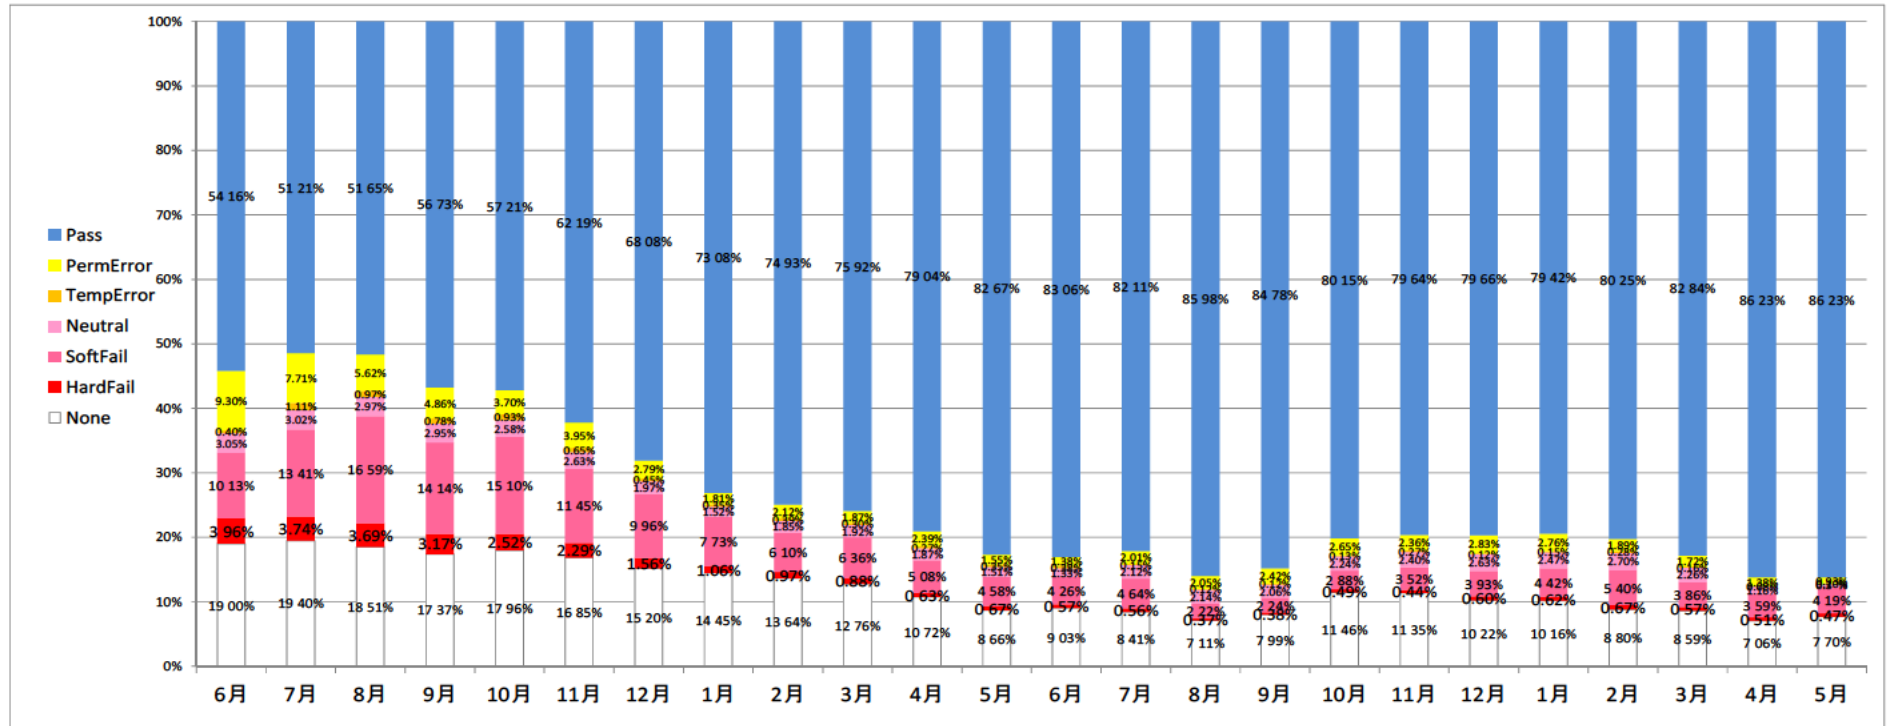

送信ドメイン認証技術流量調査結果

【SPF/SenderID】

	2010年							2011年												2012年				
	6月	7月	8月	9月	10月	11月	12月	1月	2月	3月	4月	5月	6月	7月	8月	9月	10月	11月	12月	1月	2月	3月	4月	5月
データ提供者数	6	6	6	6	7	7	7	7	7	7	7	7	7	7	7	7	7	7	7	7	7	7	7	7
認証結果の割合 (①~⑦の各認証結果) / (認証結果総数) (%)																								
① None	19.00%	19.40%	18.51%	17.37%	17.96%	16.85%	15.20%	14.45%	13.64%	12.76%	10.72%	8.66%	9.03%	8.41%	7.11%	7.99%	11.46%	11.35%	10.22%	10.16%	8.80%	8.59%	7.06%	7.70%
② Neutral	3.05%	3.02%	2.97%	2.95%	2.58%	2.63%	1.97%	1.52%	1.85%	1.92%	1.87%	1.51%	1.33%	2.12%	2.14%	2.06%	2.24%	2.40%	2.63%	2.47%	2.70%	2.26%	1.16%	0.37%
③ Pass	54.16%	51.21%	51.65%	56.73%	57.21%	62.19%	68.08%	73.08%	74.93%	75.92%	79.04%	82.67%	83.06%	82.11%	85.98%	84.78%	80.15%	79.64%	79.66%	79.42%	80.25%	82.84%	86.23%	86.23%
④ HardFail	3.96%	3.74%	3.69%	3.17%	2.52%	2.29%	1.56%	1.06%	0.97%	0.88%	0.63%	0.67%	0.57%	0.56%	0.37%	0.38%	0.49%	0.44%	0.60%	0.62%	0.67%	0.57%	0.51%	0.47%
⑤ SoftFail	10.13%	13.41%	16.59%	14.14%	15.10%	11.45%	9.96%	7.73%	6.10%	6.36%	5.08%	4.58%	4.26%	4.64%	2.22%	2.24%	2.88%	3.52%	3.93%	4.42%	5.40%	3.86%	3.59%	4.19%
⑥ TempError	0.40%	1.11%	0.97%	0.78%	0.93%	0.65%	0.45%	0.35%	0.39%	0.30%	0.27%	0.35%	0.38%	0.15%	0.12%	0.12%	0.13%	0.27%	0.12%	0.15%	0.28%	0.16%	0.08%	0.10%
⑦ PermError	9.30%	7.71%	5.62%	4.86%	3.70%	3.95%	2.79%	1.81%	2.12%	1.87%	2.39%	1.55%	1.38%	2.01%	2.05%	2.42%	2.65%	2.36%	2.83%	2.76%	1.89%	1.72%	1.38%	0.93%